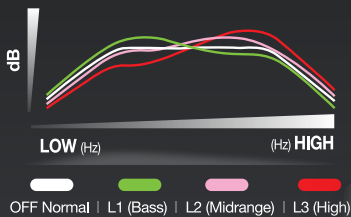

Voice Enhancer

Choose from 4 different audio settings (Normal, Bass, Midrange and High) to provide a natural Voice Enhancer for super clarity and performance.

Only Uniden can bring you this technology – Voice Enhancer.